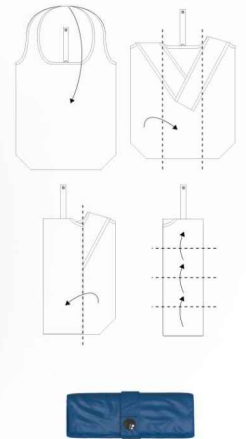

# Nifty

Our Nifty model is a fantastic foldable bag that can be Photo Printed with your logo and more. Despite its compact size, the Nifty can carry a whopping 12 litres of capacity with a max carrying weight of 4kgs. The Nifty is an extremely popular model that can be used for all occasions including shopping trips, around town or out to the beach. Get in touch today regarding our latest prices and samples.

<b>Colours</b>	● ● ● ●
<b>Lead Time</b>	12 working days
<b>Branding</b>	
<b>Branding Area</b>	<p><b>Photo Printing</b></p> <p>Area Front: 280mm X 300mm Area Back: 280mm X 300mm</p>
<b>Dimensions and Weight</b>	<p>Length: 420mm (16.54 inches) Width: 390mm (15.35 inches) Depth: 120mm (4.72 inches) Weight: 50 grams (1.76 ounces)</p>