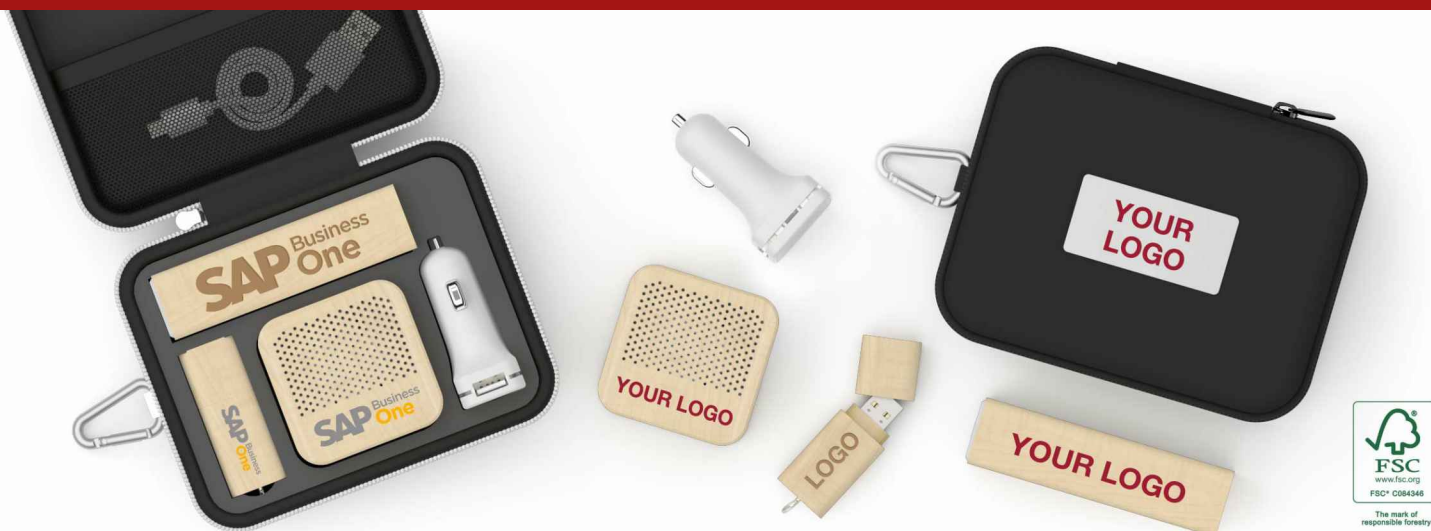

Maple L

Combine 4 products in a handy Travel Gift Set: Nature USB Flash Drive, Maple Power Bank, Zip USB Car Charger, Seed Bluetooth® Speaker . These carefully curated products can be branded with your logo, website address, slogan and more. The top of the Gift Case can also be Laser Engraved or Screen Printed in up to 4 colours. Any product colour combinations are allowed.

Gift Case Colours	<input checked="" type="radio"/> <input type="radio"/>
Lead Time	10 working days
Branding	<div style="display: flex; justify-content: space-around;"><div style="border: 1px solid black; padding: 5px; text-align: center;">SCREEN PRINTING  1-4 COLOURS</div><div style="border: 1px solid black; padding: 5px; text-align: center;">LASER ENGRAVING </div></div>
Branding Area	<p style="text-align: center;">All Branding Methods</p> <p style="text-align: center;">Area Front: 55mm X 25mm</p> <div style="text-align: center;"></div>
Dimensions and Weight	Length: 138mm (5.43 inches) Width: 112mm (4.41 inches) Height: 46mm (1.81 inches)